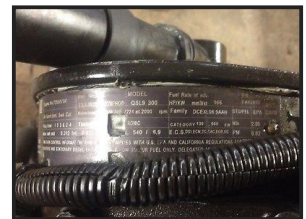

# CUMMINS QSL9250-300 Engine / Service Exchange

**£10,200.00**

CUMMINS QSL9250-300 Engine To fit Hyundai 770-9 Excavators and JCB's Service Exchange  
 If you have any questions, call or email. UK & World Wide Shipping Available Call For Details Tel &  
 Fax 44 (0)1823 430682 All prices include VAT Charges are determined by location, size and  
 weight and can vary.

Product Details	
<b>Category/Type</b>	<b>Breakers</b>
<b>Make</b>	<b>CUMMINS</b>
<b>Model</b>	<b>QSL9250-300 Engine / Service Exchange</b>
<b>Year</b>	-
<b>Hours</b>	-

The Firs, Taunton Road, Bishops Lydeard, Taunton, Somerset, TA4 3LR