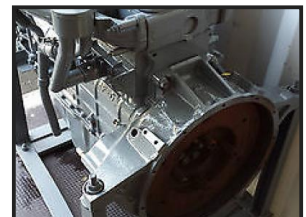

ISUZU Engine 6BG1 - Hitachi JS 220

£6,600.00

ISUZU 6BG1 / HITACHI JS 220 Engine If you have any questions, call or email. UK & World Wide Shipping Available Call For Details tel & Fax 44 (0)1823 430682 All prices include VAT Charges are determined by location, size and weight and can vary.

Product Details	
<i>Category/Type</i>	<i>Breakers</i>
<i>Make</i>	<i>ISUZU</i>
<i>Model</i>	<i>Engine 6BG1 - Hitachi JS 220</i>
<i>Year</i>	-
<i>Hours</i>	-

The Firs, Taunton Road, Bishops Lydeard, Taunton, Somerset, TA4 3LR