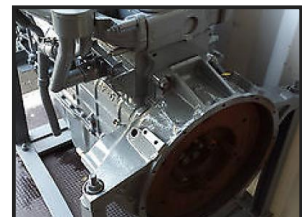

ISUZU Engine 6BG1 - Hitachi JS 220

£6,600.00

ISUZU 6BG1 / HITACHI JS 220 Engine If you have any questions, call or email. UK & World Wide Shipping Available Call For Details tel & Fax 44 (0)1823 430682 All prices include VAT Charges are determined by location, size and weight and can vary.

Product Details	
<i>Category/Type</i>	<i>Breakers</i>
<i>Make</i>	<i>ISUZU</i>
<i>Model</i>	<i>Engine 6BG1 - Hitachi JS 220</i>
<i>Year</i>	-
<i>Hours</i>	-

The Firs, Taunton Road, Bishops Lydeard, Taunton, Somerset, TA4 3LR

Tel: +44 1823 430682

www.pspplant.com pspequipment@aol.com